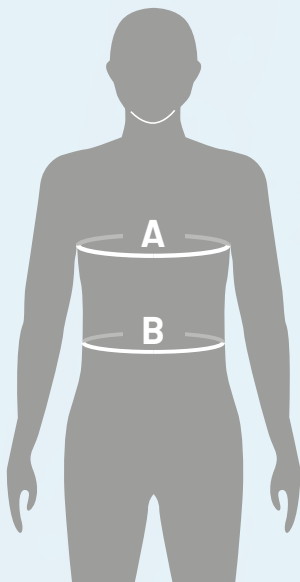

Casco demi-jet homologado ECE 22.05

| EPS INTERIOR | PEQUEÑA | | | GRANDE | |
|--------------|---------|----|----|--------|----|
| TALLA | XS | S | M | L | XL |
| | 53 | 55 | 57 | 58 | 59 |

GUÍA DE TALLAS